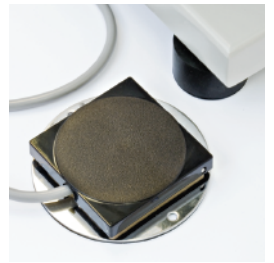

➔ AJ 700 AIR-FEED FLOOR MODEL JOGGER

air-feed feature forces air between sheets to reduce jogging time and eliminate powder buildup | press sheets and digital copies can be air dried immediately to prevent offset | air-only and vibrate-only functions | significantly reduces misfeeds and double feeds in printers, folders, and collators | v-shaped, adjustable-angle table | 4 inch tray thickness | foot pedal operation or continuous | automatic timer | all-metal construction | mounted on casters

Dimensions (D x W x H): 17 x 22 x 45 1/4 inches, Shipping weight: 84 lbs.

FOOT PEDAL SWITCH

The convenient foot pedal switch allows hands-free operation.

AUTOMATIC TIMER

The timer function allows the operator to attend to other jobs while paper is being jogged.