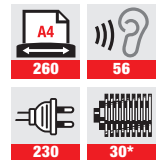

CPNI
Centre for the Protection
of National Infrastructure
100 CP5 | 100CP6 | 100 CP7

*CP6,
CP7 / 2
EcoLogic

Model	Shred size		Security level DIN 66 399						Shredding capacity* sheets		Cutting speed m/s	Throughput** sheets/min		Also shreds:				
	mm	l	P	F	O	T	H	E	70 g/m²	80 g/m²		70 g/m²	80 g/m²	Handwritten	Staples	CD/DVD	Smart cards	
100 SP2	3.8	100	5+	2	-	2	2*	-	-	23-25	19-21	0.14	707	594	✓	-	✓	-
100 CP4	3.8 x 36	100	5+	4	1	3	4*	-	-	18-20	16-17	0.14	566	481	✓	-	✓	-
100 CP5	1.9 x 15	100	5+	5	2	-	-	-	-	13-15	11-13	0.14	424	368	✓	-	✓	-

* only floppy disks / ID cards

High Security Shredder

100 CP6	0.8 x 12	100	5+	6	3	-	-	-	-	8-10	7-9	0.14	283	255	-	-	-	-
100 CP7	0.8 x 4.5	100	5+	7*	3	-	-	-	-	5-6	4-6	0.14	170	170	-	-	-	-

* NSA approved (NSA / CSS EPL 02/01)

Optional Equipment	Packing unit	Art. No.	Shredder oil for CP-models	Packing unit	Art. No.
PE bags intimus 100 and 120	50 pieces	99977	Bottle at 110 ml	6 bottles	88035
			... for models with oiler, 2 litres	1 canister	91869

* based on 70 g/m² A4 paper. Sheet capacities vary depending on quality, weight, grain of paper and sufficient power supply. It may be lower if the voltage is below the rated/nominal value.

** theoretical average performance paper/min