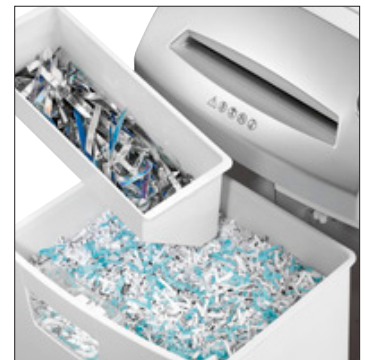

intimus 32 CC3

Deskside Paper Shredders

A Synthesis of Technology, Performance and Design

The **intimus** 32 CC3 Paper Shredder is a compact desktop crosscut unit that produces highly secure Level P-4 waste particles. Its small size and quiet operation make it the ideal choice for use in private offices, executive suites, small departments and small offices.

Like all **intimus** shredders the 32 CC3 is built from durable, precision engineered, high-performance components; is designed for a long trouble-free life; and is equipped with a wide range of ergonomic and convenience features.

In addition to paper the 32 CC3 also shreds credit cards, ID badges, & optical media (CDs/DVDs).

- Business office shredder with small footprint and attractive styling
- Low noise - Ideal for any office or department
- Intelligent controls with auto start/stop and illuminated indicators for bin full, door open and paper jam
- Auto Reverse for easy clearing of paper jams
- Dual feed openings for paper and other media
- Separate collection bins keep paper and other media segregated to aid in recycling
- Sealed dust-free durable wooden cabinet
- Mounted on casters for easy relocation

Dynamic Load Sensor and indicator to ensure paper is fed at the optimal rate

Intelligent controls with illuminated status indicators

Separate feed slots for credit cards, ID badges and optical media

Separate collection chambers keep paper and non-paper waste segregated