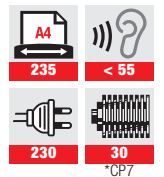

**INFORMATION
SECURITY**

INTIMUS 45

IN THE OFFICE

- Low noise level
- Integrated Auto Reverse Function for easy removal of paper jams
- Illuminated indicators for stand-by, basket full, door open and paper jam
- Sealed dust-free design with robust wooden cabinet
- Mounted on rollers for flexible use

EcoLogic

I-control®

DLS

Silentec®

2x2
CORRECT

PROFESSIONAL DATA SHREDDERS

– a Synthesis of Technology, Performance and Design. All intimus® shredders are built from durable, precision engineered, high-performance components, designed for a long life of high volume usage. The product range covers all requirements from day-to-day office use up to High Security Shredding machines in use for destruction of classified material in line with all current legal requirements such as DIN 66399 or NSA 02/01. intimus® shredders carry various features which make them unique in user-friendliness and operating efficiency.