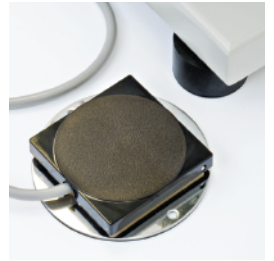

➔ JT 7 TABLETOP JOGGER

significantly reduces misfeeds and double feeds in printers, folders, and collators | space saving, compact footprint | v-shaped, adjustable-angle table | 4 inch tray thickness | foot pedal operation or continuous | all-metal construction

Dimensions (D x W x H): 12 1/2 x 21 x 17 1/4 inches, Shipping weight: 46 lbs.

FOOT PEDAL SWITCH

The convenient foot pedal switch allows hands-free operation.

➔ JT 7

Paper size 5" x 7 7/8"
to 12 7/8" x 17 3/4"