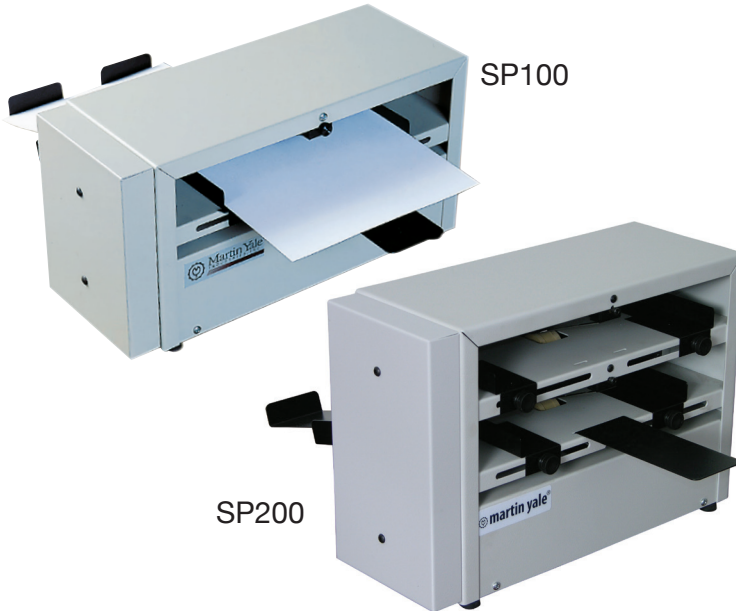

SP100 & SP200 Business Card Slitter

SP100
Comes standard with one 14-tooth perforating wheel and one scoring wheel

SP200
Comes standard with two 14-tooth perforating wheels and two scoring wheels

- Score and Perforating machines that are great companions for any print operation, providing stand alone score/perf capabilities
- Creates tent style business cards, occasion cards, and/or tickets
- Will score or perforate sheets from 24# bond to 100# cover stock and 90 gsm to 270 gsm up to 12" wide
- Fully adjustable score/perf hubs that make set up quick and easy
- Additional perf, score and slit wheels available

SPECIFICATIONS:

Model No.:	SP100	SP200
Benchmark Speed: (sheets/min)	23	23
Format:	N/A	N/A
Card Format: (inch)	N/A	N/A
Crease	No	No
Perforate	Yes	Yes
Score	Yes	Yes
Electrical: (volts)	115/230	115/230
Dimensions: (W x D x H approx. inch/cm)	8 x 15 x 6 20 x 38 x 15	18 x 15.5 x 10.75 46 x 39 x 27
Weight: (approx. ounces/lbs.)	23 lbs.	35 lbs.